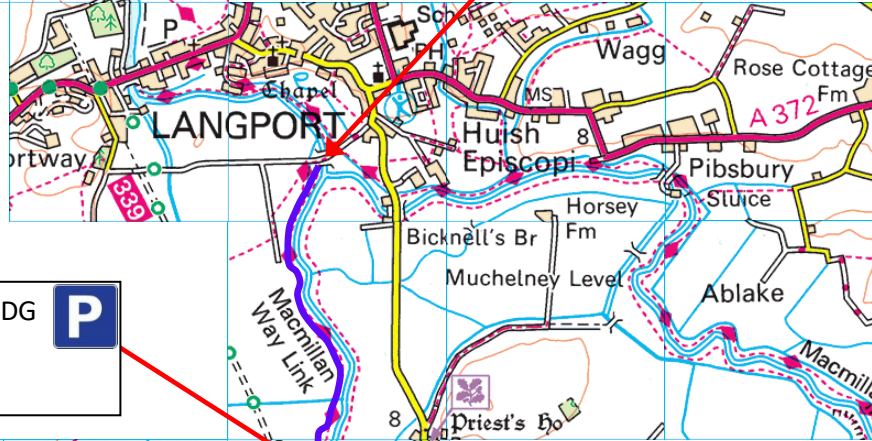

51.044423, -2.843803

Huish Drove TA10 9HQ

51.033180, -2.821716

Oath Lock TA7 0JW

51.046591, -2.881458

Parking

51.044145, -2.875403

Muchelney Bridge TA10 0DG

51.019911, -2.821095

**SLAC waters available to  
Stoke AA members**

**Available waters marked:**

Midelney pumping station

51.008118, -2.832133

Midelney TA10 0LT

51.004306, -2.845564

**Both the River Isle and the  
Southmoor Drain that runs  
parallel can be fished**

Path to drain TA10 0DR

51.001159, -2.817889

Safegates (Concrete bridge)

51.005373, -2.829682