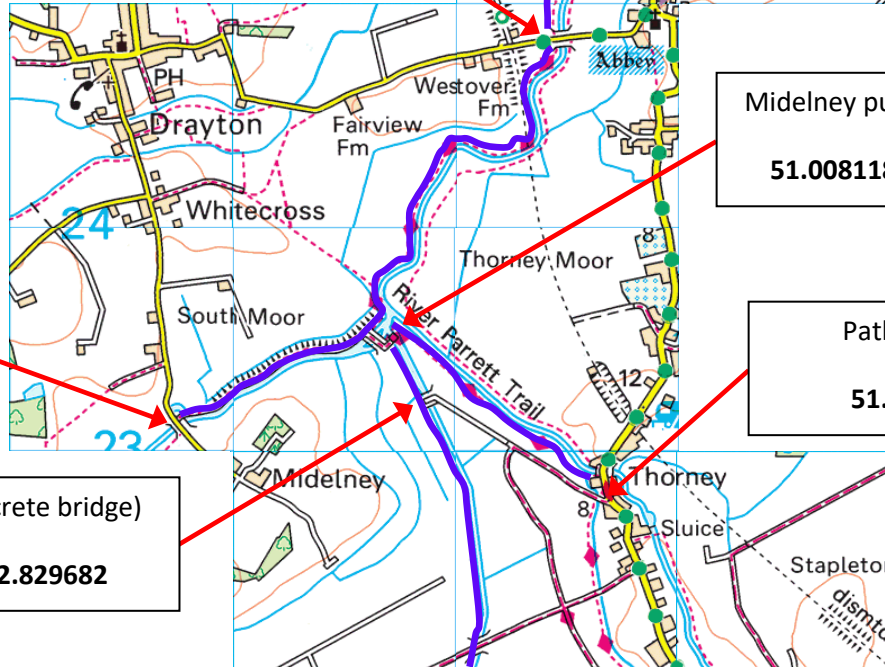

51.044423, -2.843803

Huish Drove TA10 9HQ

51.033180, -2.821716

Oath Lock TA7 0JW

51.046591, -2.881458

Parking

51.044145, -2.875403

Muchelney Bridge TA10 0DG

51.019911, -2.821095

**SLAC waters available to  
Stoke AA members**

**Available waters marked:**

Midelney pumping station

51.008118, -2.832133

Midelney TA10 0LT

51.004306, -2.845564

**Both the River Isle and the  
Southmoor Drain that runs  
parallel can be fished**

Path to drain TA10 0DR

51.001159, -2.817889

Safegates (Concrete bridge)

51.005373, -2.829682